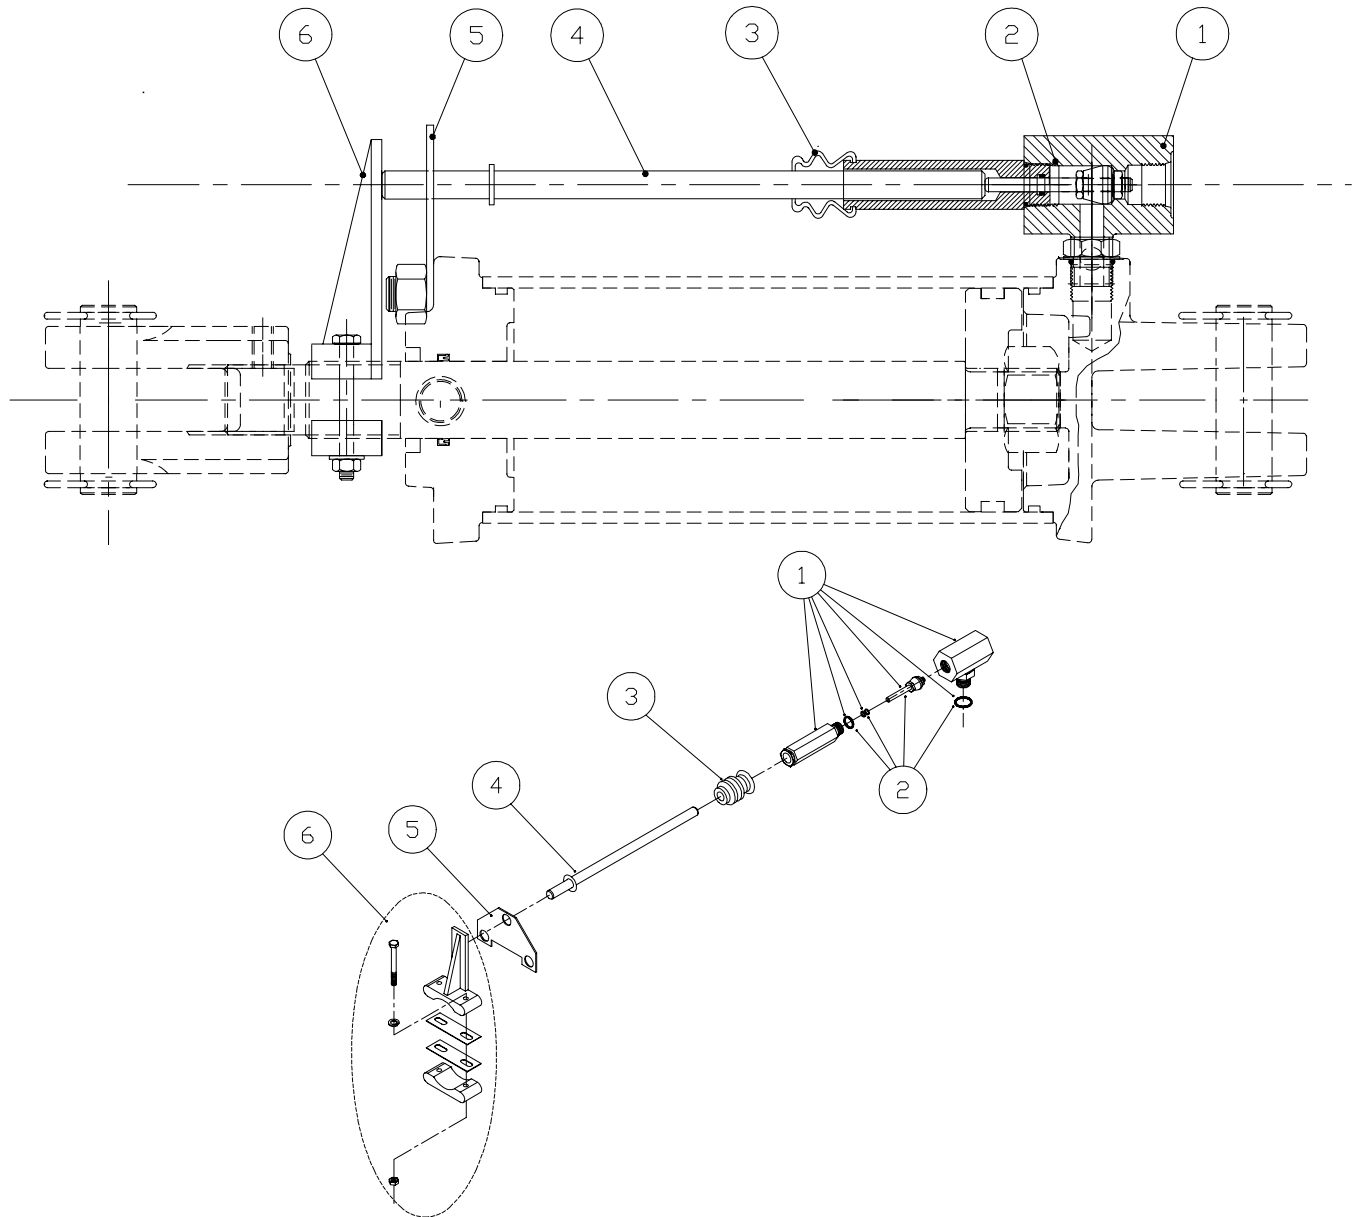

REPAIR PARTS LIST

HYDRAULIC STROKE CONTROL ASSEMBLIES

Bulletin No. 232395-R2
Supersedes:232395-R1

For Double Acting Hydraulic Cylinder A.S.A.E. 08

REF	QTY	DESCRIPTION	Model # Order #	HSC-2730 (# 637290)	HSC-3235 (# 637291)	HSC-3740 (# 637292)	HSC-4245 (# 637293)	HSC-4750 (# 637294)
1	1	Valve Body Assembly Includes: Valve Body, Seals, Poppet Valve, and Rod Cap		469670	469670	469670	469670	469670
2	1	Seal Overhaul Kit Includes: Seals, and Poppet Valve		642290	642290	642290	642290	642290
3	1	Rubber Bellows		199995	199995	199995	199995	199995
4	1	Push Rod Assembly		469661	469661	469661	469661	469665
5	1	Guide Plate		419541	419545	419546	419547	419548
6	1	Actuator Assembly		458684	458684	458684	458684	458684